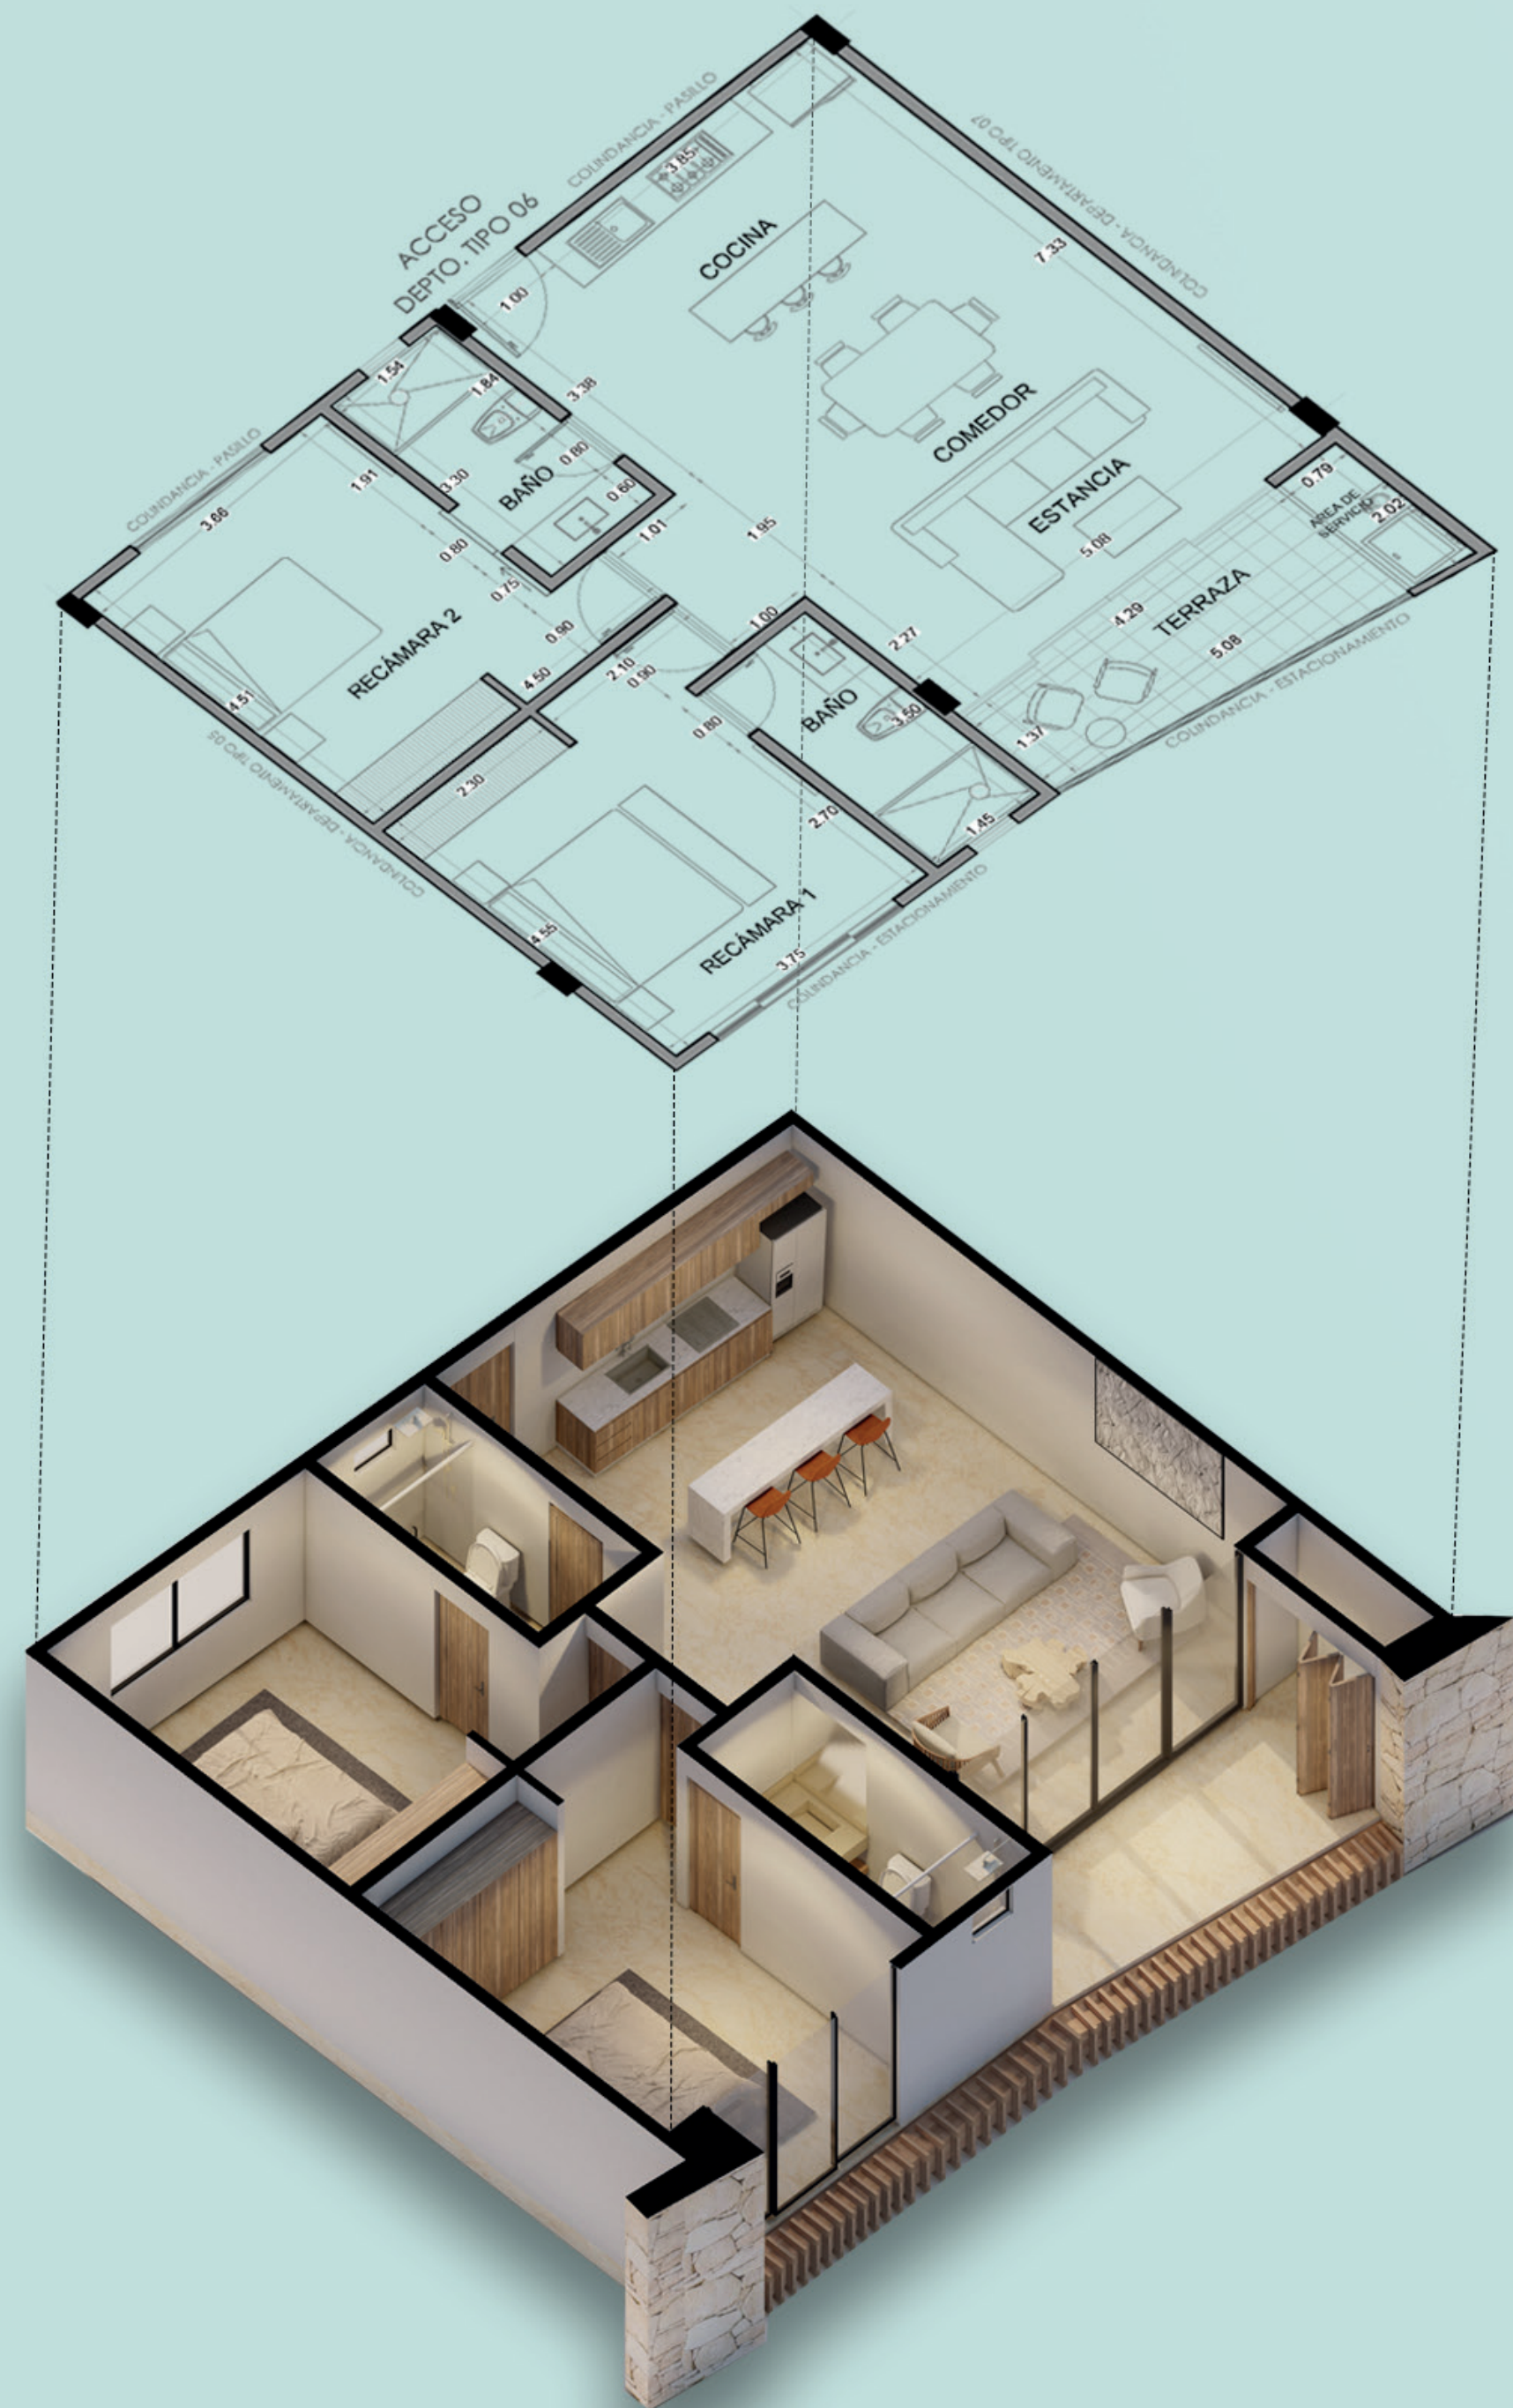

Terrace: 11.78 m²

Total: 107.21 m²

2 BEDROOMS, 2 BATHROOMS,
LIVING ROOM, KITCHEN, DINING ROOM,
TERRACE AND SERVICE AREA

ATHIMAR
COZUMEL LUXURY LIVING

TWO BEDROOM Apartment

Interior: 94.72 m²

Terrace: 7.47 m²

Total: 102.19 m²

2 BEDROOMS, 2 BATHROOMS,
LIVING ROOM, KITCHEN, DINING ROOM,
TERRACE AND SERVICE AREA

ATHIMAR
COZUMEL LUXURY LIVING

TWO BEDROOM Apartment

Interior: 93.98 m²

Terrace: 7.62 m²

Total: 101.60 m²