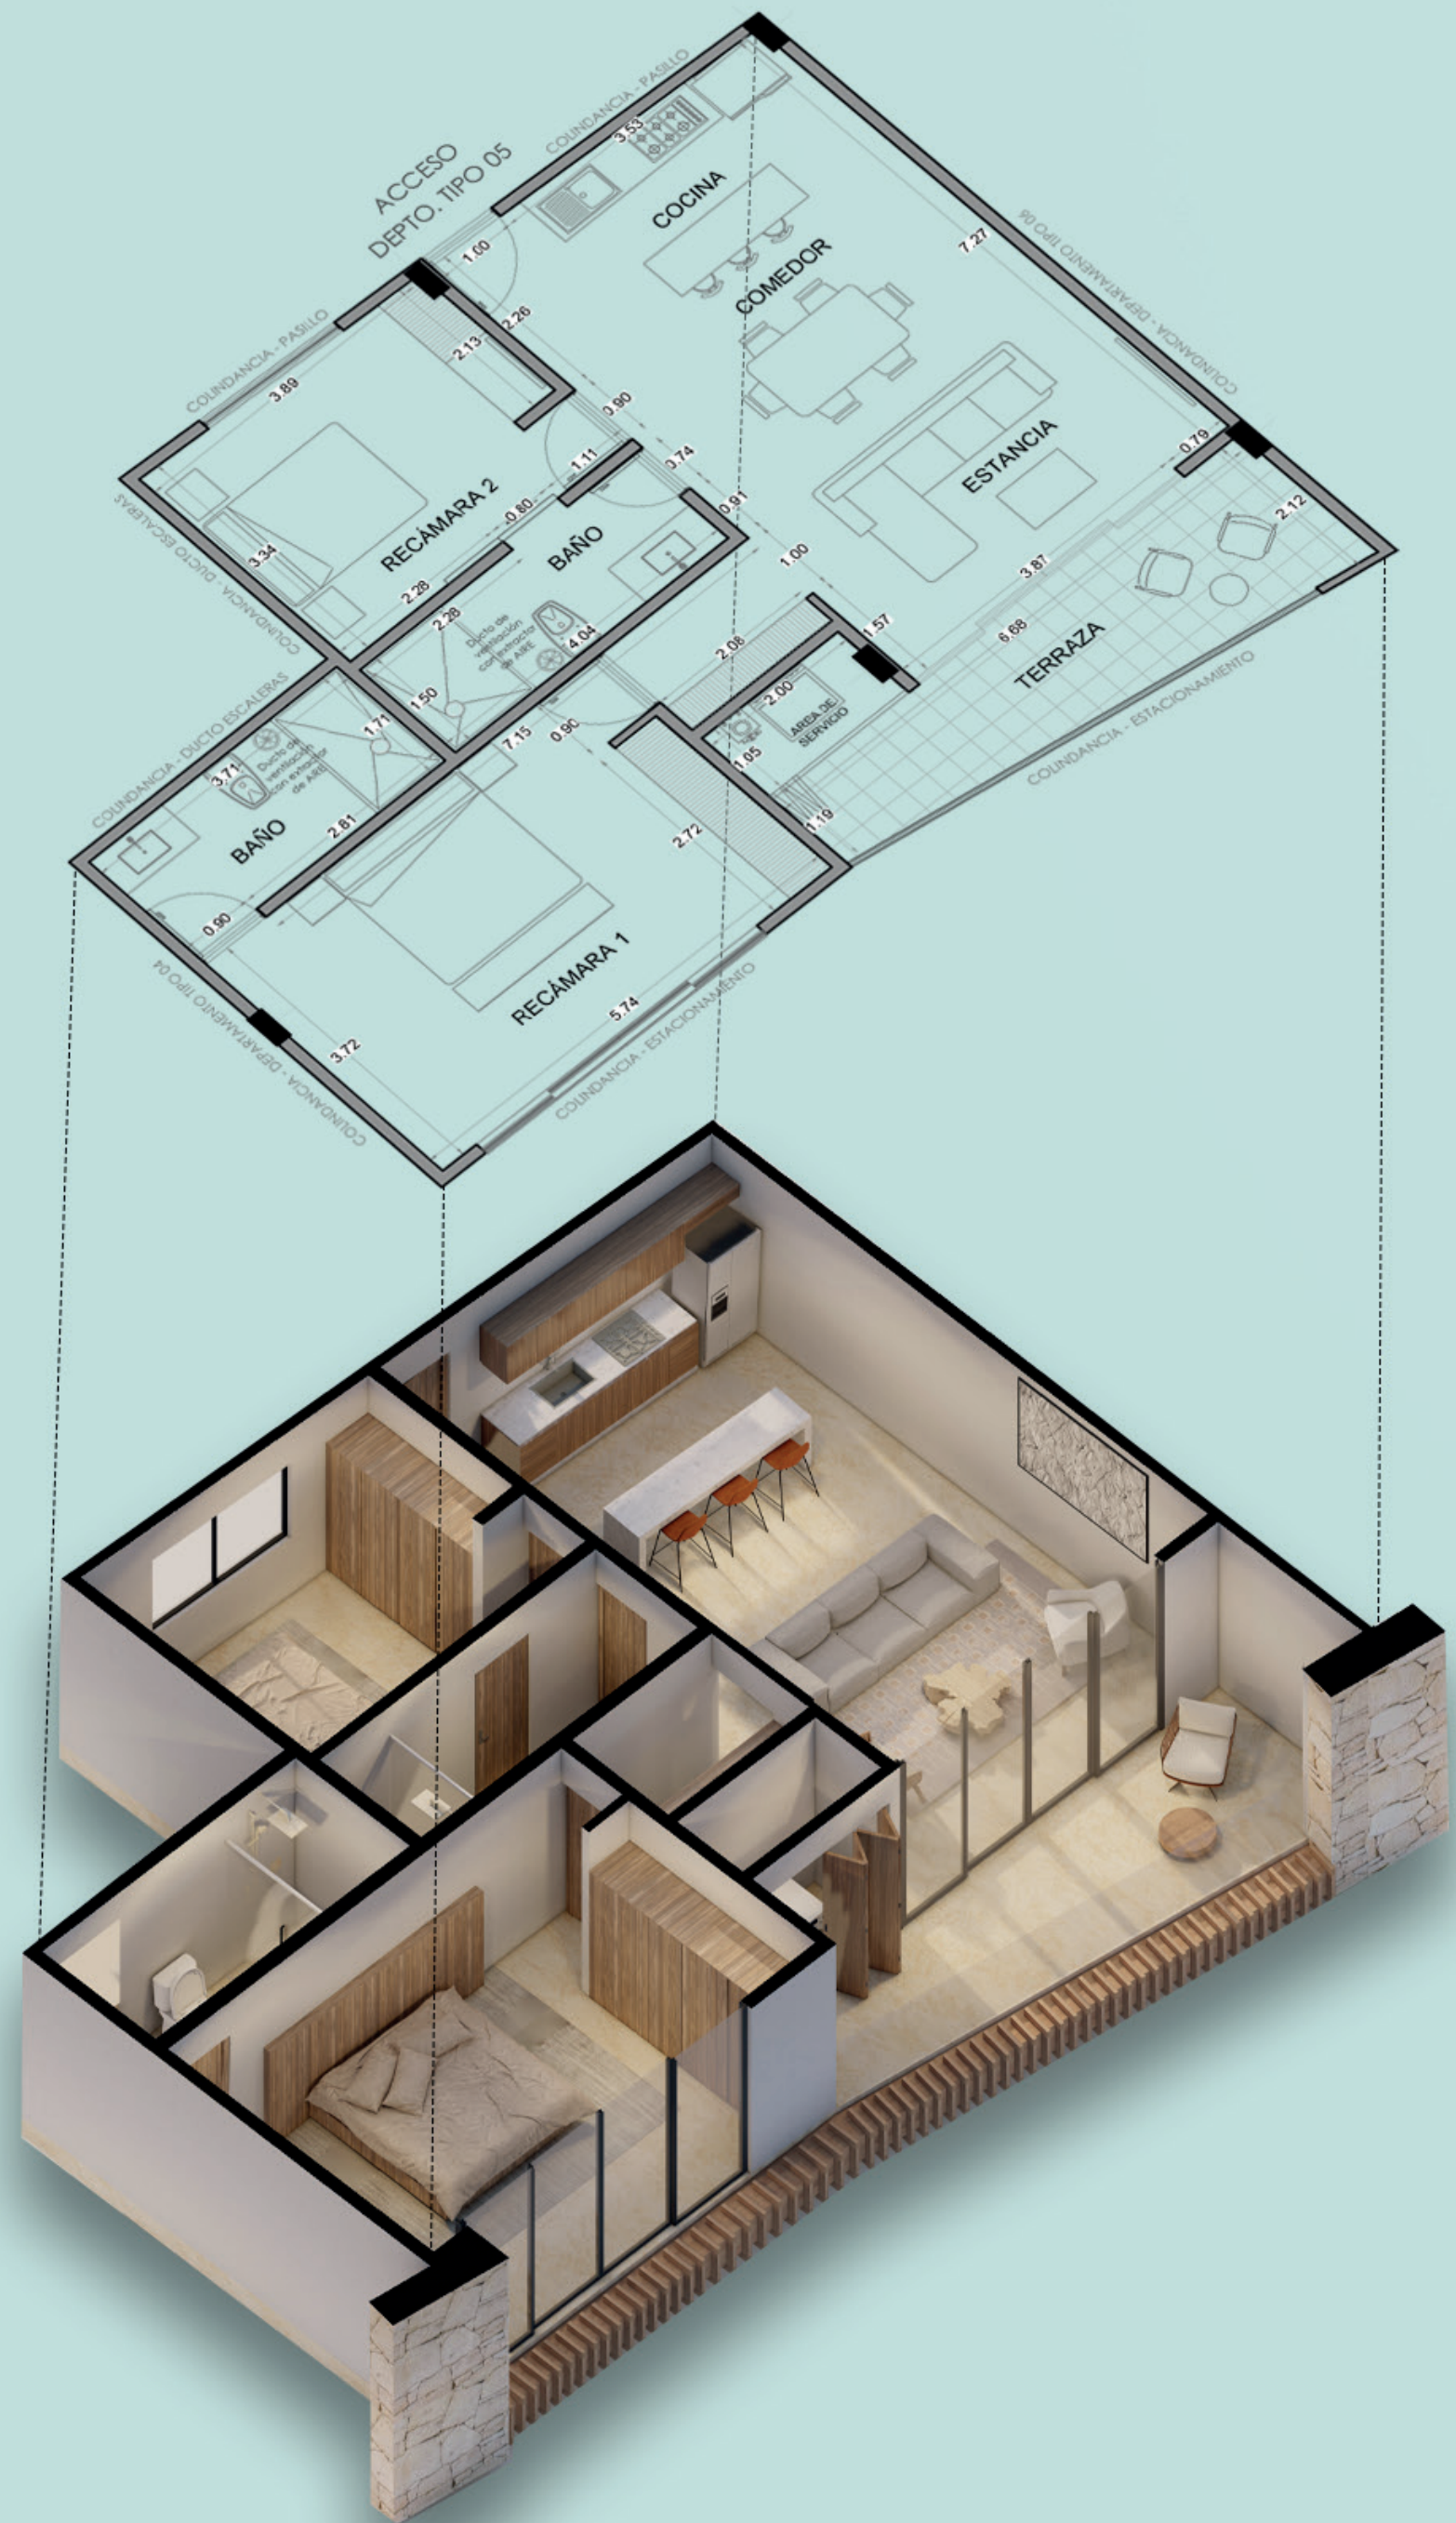

TWO BEDROOM Apartment

Interior: 121.05 m²

Terrace: 16.42 m²

Total: 137.47 m²

2 BEDROOMS, 2 1/2 BATHROOMS,
LIVING ROOM, KITCHEN, DINING ROOM,
TERRACE AND SERVICE AREA

ATHIMAR
COZUMEL LUXURY LIVING

TWO BEDROOM Apartment

Interior: 101.57 m²

Terrace: 8.35 m²

Total: 109.92 m²

2 BEDROOMS, 2 BATHROOMS,
LIVING ROOM, KITCHEN, DINING ROOM,
TERRACE AND SERVICE AREA

ATHIMAR
COZUMEL LUXURY LIVING

TWO BEDROOM Apartment

Interior: 95.43 m²

Terrace: 11.78 m²

Total: 107.21 m²

2 BEDROOMS, 2 BATHROOMS,
LIVING ROOM, KITCHEN, DINING ROOM,
TERRACE AND SERVICE AREA

ATHIMAR
COZUMEL LUXURY LIVING

TWO BEDROOM Apartment

Interior: 94.72 m²

Terrace: 7.47 m²